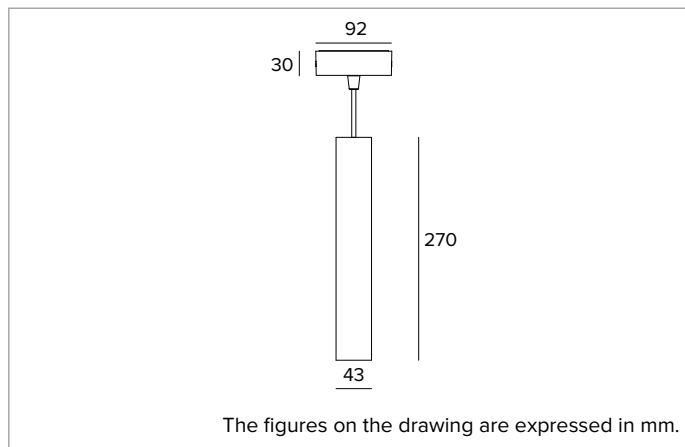

SOURCE

High efficiency Chip on Board LED Ra90. 2700K-3500K on request.

Energy efficiency class: D

Nominal power: 6,5W

Nominal flux: 981lm

Colour rendering index: 90

Rf: 92

Rg: 101

CCT nominal: 3000K

Lifetime (L80/B10): >50000h tq +25°C

ILLUMINOTECHNICAL CHARACTERISTICS

FL Version - metallised polycarbonate precision optics, a holographic diffusion filter and a black silicone cut off ring.

Optic: REFLECTOR

Beam angles: FL

Optical efficiency: 71%

Fixture flux: 700lm

Luminous efficacy: 93lm/W

Photobiological safety: Compliant with RG1 low risk group

MECHANICAL CHARACTERISTICS

Cylindrical body in CNC machined aluminum and coated with powder paint.

Colour and finish: Plaster white

Dimensions: D=43mm

Weight: 0.8Kg

Degree of protection: IP20

ELECTRICAL CHARACTERISTICS

Electronic ON-OFF version with the power supply integrated in the body of the fixture. Luminaire compliant with EN 60598-2-22 for power supply from a centralised emergency system CPSS (Central Power Supply System), not incorporated in the luminaire - high risk areas excluded. The default power and flux are 100% in AC and 100% in DC.

Fixture Power: 8W

Power supply: 220-240Vac 50/60Hz

Insulation Class: CLASS 1

Type of driver / Control: ON-OFF

Driver included: YES

Class F: YES

SAFE FLICKER: PstLM=<1 and SVM=<0.4 (IEC TR 61547-1 and IEC TR 63158), to ensure a more comfortable and safe light

Ambient temperature: 0°C / +25°C

INSTALLATION

Complete with canopy and 2000mm long multicore suspension cable in coloured fabric with lenght adjustment system. Both supplied in white color.

WARRANTY

5 years.

WARNING

Luminaire designed for disposal/recycling at end-of-life. Replaceable (LED only) light source by a professional. Replaceable control gear by a professional.

Due to the technological evolution of the electronic components, the data provided may be updated, and as such, confirmation must be requested during the order process.

Luminous flux and power supply have +/-10% tolerances with respect to the indicated value. tq +25°C (CIE 121).

We reserve the right to make technical changes.

Targetti Sankey S.r.l.
Via Pratese, 164
50145 Firenze - Italy
Tel: +39 055 37911
targetti.com
targetti@targetti.com

CCIAA Firenze
Share Capital:
€ 500.000,00
VAT N. (IT):
01537660480
R.E.A: FI-275656

TARGETTI